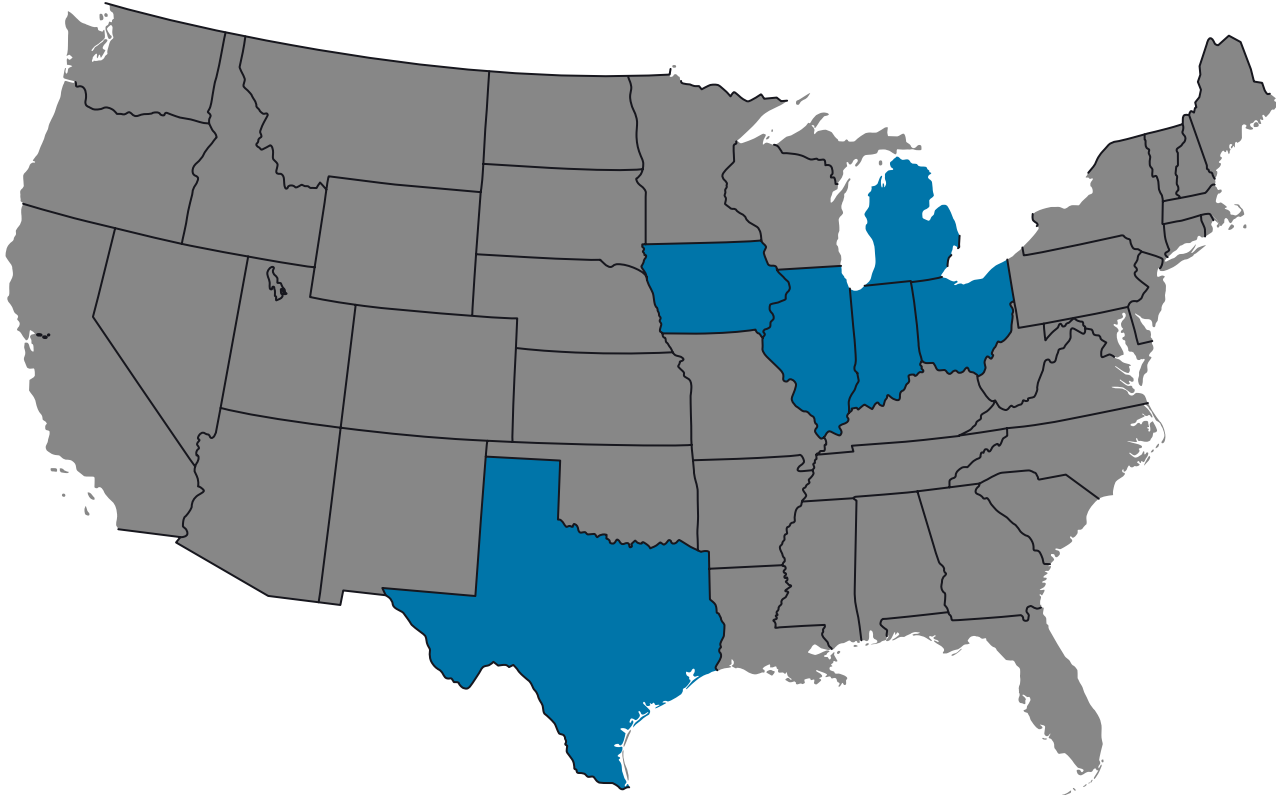

THE CITY OF
DAVENPORT
IOWA | USA

Advertise on Davenport CitiBus

Mesmerize is our bus advertising agency.

Contact

Mesmerize @ transitadvertising@mesmerize.com

Or Jeff Marsella (317) 966-5581

Ripley St

3505

Buses travel where no other outdoor advertising exists, taking your message directly to your audience.

- **Annual Ridership:** 1,125,511 riders per year
- **Routes:** 10 Fixed routes that run throughout the City of Davenport, IA

TRANSIT MARKETING
TRANSIT FORMATS

Full Wraps

Available Media Formats

Full Bus Wraps – Own The Entire Bus!

Interior Car Cards – Located along the side of the Bus & above the exit

Michelangelo Interiors – Located on the Ceiling of the Aisle

Bus Shelters

TRANSIT MARKETING

AVAILABLE FORMATS BY MARKET

FORMATS BY MARKET

| Media | Bus | Paratransit | Motorcoach | Rail | Shelters |
|------------------|-----|-------------|------------|------|----------|
| ILLINOIS | | | | | |
| Chicago | | | ● | ● | |
| Champaign-Urbana | ● | ● | | | ● |
| Quad Cities | ● | | | | ● |
| Quincy | | ● | | | |
| INDIANA | | | | | |
| Bloomington | ● | ● | ● | | |
| Crown Point | | ● | | | |
| Evansville | | ● | ● | | |
| Ft. Wayne | | ● | ● | | |
| Gary | ● | ● | | ● | ● |
| Indianapolis | | ● | ● | | ● |
| Lafayette | | ● | ● | | |
| Michigan City | | ● | | ● | |
| South Bend | ● | ● | ● | ● | ● |
| Terra Haute | ● | ● | ● | | |
| Valparaiso | | ● | ● | | |
| Vincennes | | ● | | | |
| IOWA | | | | | |
| Quad Cities | ● | | | | ● |
| OHIO | | | | | |
| Cincinnati | | | ● | | |
| Cleveland | | | ● | | |
| Columbus | | | ● | | |
| Sandusky | | ● | | | |
| Toledo | | ● | | | |
| MICHIGAN | | | | | |
| Battle Creek | ● | ● | | | |
| Grand Rapids | ● | ● | | | |
| TEXAS | | | | | |
| Abilene | | ● | | | |
| Coastal Bend | | ● | | | |
| Dallas-Ft Worth | | ● | | | |
| San Antonio | | ● | | | |