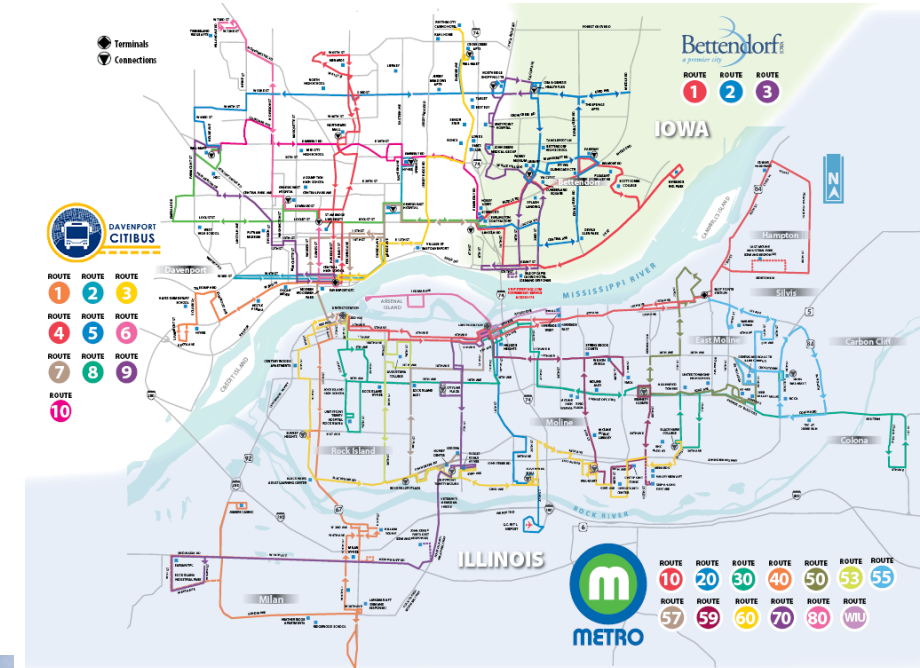

3 RHYTHM CITY

Excellence in joint replacement surgery.
genesishhealth.com/jointpainfree

Me.
JOINT PAIN FREE.

 **GENESIS**
Orthopedic Hospital

Davenport CITIBUS

 **MESMERIZE**
Out of home. Into action.

Davenport CITIBUS

Buses travel where no other outdoor advertising exists, taking your message directly to your audience.

- **Annual Ridership:** 1,125,511 riders per year
- **Routes:** 10 Fixed routes that run throughout the City of Davenport, IA

TRANSIT MARKETING
TRANSIT FORMATS

Full Wraps

Available Media Formats

Full Bus Wraps – Own The Entire Bus!

Interior Car Cards – Located along the side of the Bus & above the exit

Michelangelo Interiors – Located on the Ceiling of the Aisle

Bus Shelters

TRANSIT MARKETING

AVAILABLE FORMATS BY MARKET

FORMATS BY MARKET

| Media | Bus | Paratransit | Motorcoach | Rail | Shelters |
|------------------|-----|-------------|------------|------|----------|
| ILLINOIS | | | | | |
| Chicago | | | ● | ● | |
| Champaign-Urbana | ● | ● | | | ● |
| Quad Cities | ● | | | | ● |
| Quincy | | ● | | | |
| INDIANA | | | | | |
| Bloomington | ● | ● | ● | | |
| Crown Point | | ● | | | |
| Evansville | | ● | ● | | |
| Ft. Wayne | | ● | ● | | |
| Gary | ● | ● | | ● | ● |
| Indianapolis | | ● | ● | | ● |
| Lafayette | | ● | ● | | |
| Michigan City | | ● | | ● | |
| South Bend | ● | ● | ● | ● | ● |
| Terra Haute | ● | ● | ● | | |
| Valparaiso | | ● | ● | | |
| Vincennes | | ● | | | |
| IOWA | | | | | |
| Quad Cities | ● | | | | ● |
| OHIO | | | | | |
| Cincinnati | | | ● | | |
| Cleveland | | | ● | | |
| Columbus | | | ● | | |
| Sandusky | | ● | | | |
| Toledo | | ● | | | |
| MICHIGAN | | | | | |
| Battle Creek | ● | ● | | | |
| Grand Rapids | ● | ● | | | |
| TEXAS | | | | | |
| Abilene | | ● | | | |
| Coastal Bend | | ● | | | |
| Dallas-Ft Worth | | ● | | | |
| San Antonio | | ● | | | |